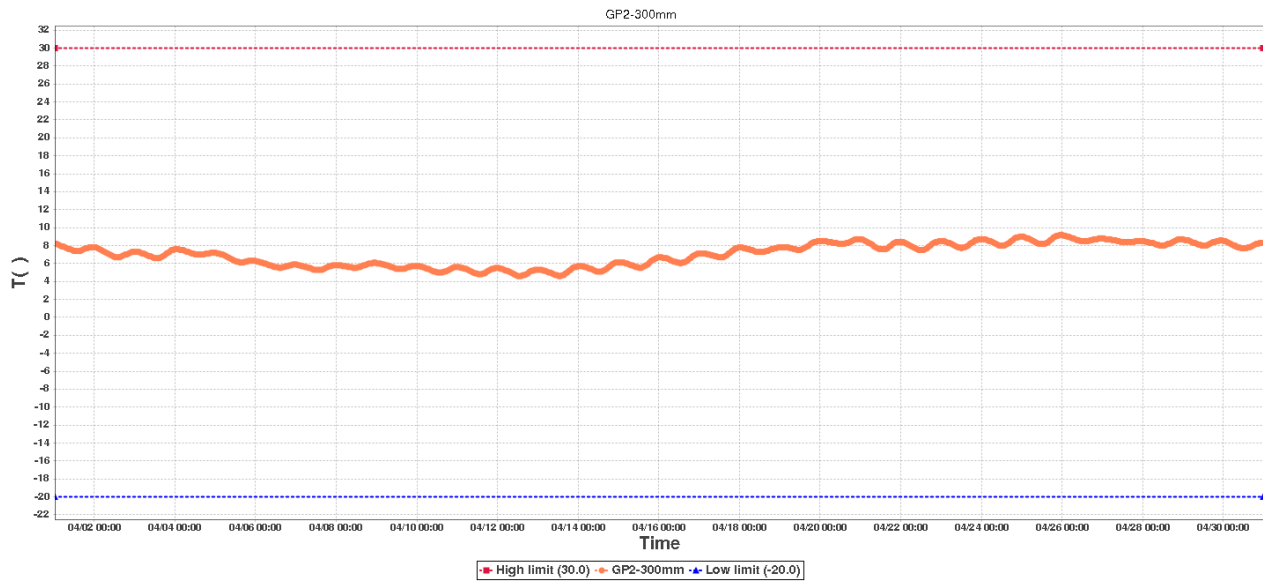

## Device Information

Device ID:	92173854970390518869	Device SUB-ID:	0
Device Name:	Ground Probe-1	Device Model:	RCW-600WiFi

## Description:

Hours to monitor: 719.0

## GP1-100mmSummary

High limit:	30.0	Start Time:	2021/04/01 00:31:13(GMT+00:00)
Low limit:	-20.0	End Time:	2021/04/30 23:43:12(GMT+00:00)
Max:	9.7	Data Points:	706
Min:	3.3		
Average:	7.0		

## GP2-300mmSummary

High limit:	30.0	Start Time:	2021/04/01 00:31:13(GMT+00:00)
Low limit:	-20.0	End Time:	2021/04/30 23:43:12(GMT+00:00)
Max:	9.2	Data Points:	709
Min:	4.6		
Average:	7.1		