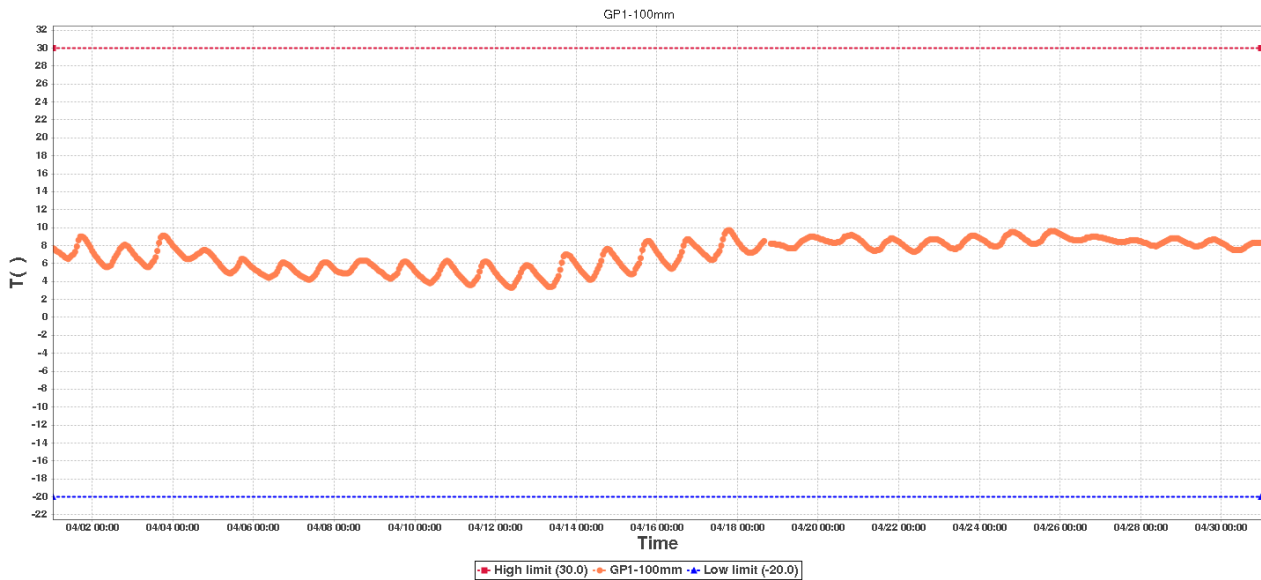

# Ground Probe-1 Data Log

## Device Information

Device ID:	92173854970390518869	Device SUB-ID:	0
Device Name:	Ground Probe-1	Device Model:	RCW-600WiFi

## GP1-100mmSummary

High limit:	30.0	Start Time:	2021/04/01 00:31:13(GMT+00:00)
Low limit:	-20.0	End Time:	2021/04/30 23:43:12(GMT+00:00)
Max:	9.7	Data Points:	706
Min:	3.3		
Average:	7.0		

## GP2-300mmSummary

High limit:	30.0	Start Time:	2021/04/01 00:31:13(GMT+00:00)
Low limit:	-20.0	End Time:	2021/04/30 23:43:12(GMT+00:00)
Max:	9.2	Data Points:	709
Min:	4.6		
Average:	7.1		